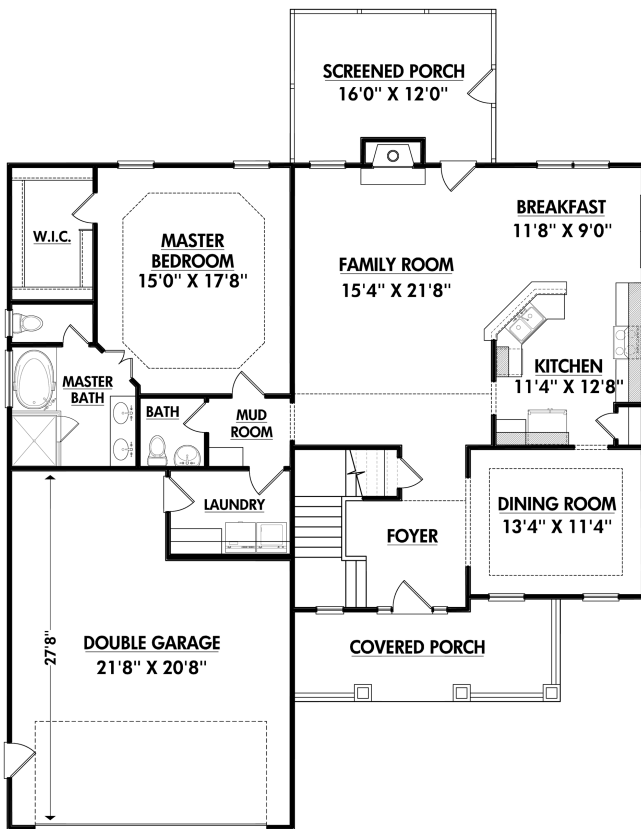

Kingsford

150915B

FRONT ELEVATION

Width 50 Depth 52
SQUARE FOOTAGE

HEATED

FIRST FLOOR	1550 SQ.FT.
SECOND FLOOR	957 SQ.FT.
PLAYROOM	513 SQ.FT.
TOTAL	3020 SQ.FT.

UNHEATED

GARAGE	554 SQ.FT.
FRONT PORCH	152 SQ.FT.
SCREENED PORC	182 SQ.FT.
TOTAL	888 SQ.FT.

FIRST FLOOR

SECOND FLOOR