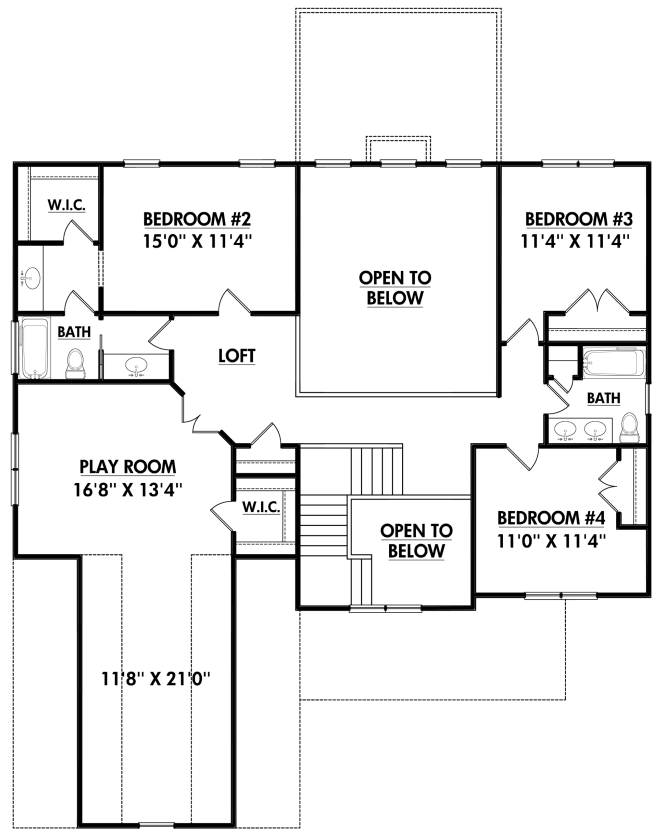

Kingsford

150915B

FRONT ELEVATION

Width 50 Depth 52
SQUARE FOOTAGE

HEATED

FIRST FLOOR	1550 SQ.FT.
SECOND FLOOR	957 SQ.FT.
PLAYROOM	513 SQ.FT.
TOTAL	3020 SQ.FT.

UNHEATED

GARAGE	554 SQ.FT.
FRONT PORCH	152 SQ.FT.
SCREENED PORC	182 SQ.FT.
TOTAL	888 SQ.FT.

FIRST FLOOR

SECOND FLOOR